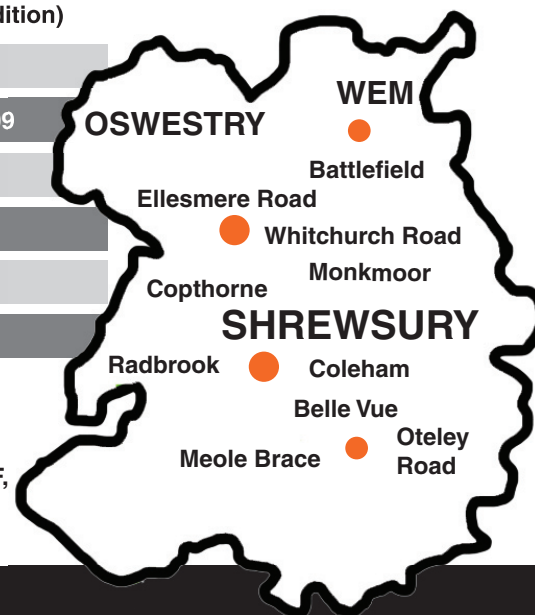

## RATES

Size	Width (mm)	Height (mm)	Price (per edition)
Double Page*	328	240	£599
Cover positions	158	240	From £499
Full Page	158	220	£399
Half Page (Landscape)	158	110	£209
Half Page (Portrait)	77	220	£209
Quarter Page	77	110	£159

## CIRCULATION & DISTRIBUTION

16,000 copies distributed through selected supermarkets including Sainsbury's & businesses in Shrewsbury Town Centre, Belle Vue, Coleham, Whitchurch Road, Porthill, Ellesmere Road, Battlefield, Monkmoor, Oteley Road, Radbrook, Bicton Heath and Copthorne.